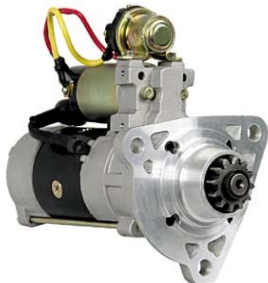

KVS-0589

Parameter: 24v, 5.5kW, 12t
Replace: M9T61171 ,VOLVO 20430564
Application:VOLVO TRUCK